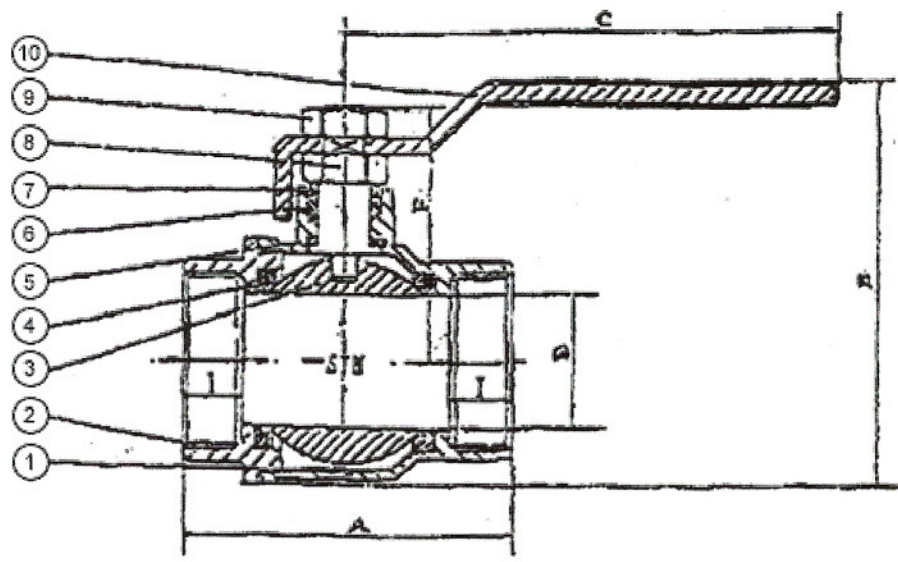

**BALL VALVES**

**MSV BRASS CHROME PLATED BALL VALVES**

**Fig MSVCP:** Brass Chrome Plated Ball Valves, Full Bore PTFE seats, Female BSP, PN25/40, Sizes 8mm to 100mm

[ONLINE ORDER FORM](#)

[Click here for a printable spec version](#)

Size	A (mm)	D (mm)	C (mm)	B (mm)
8mm	40.8	8.4	72	41
10mm	40.8	8.4	72	41
15mm	46	12	94	42
20mm	56.6	12	94	48
25mm	66.3	15	124	51
32mm	74.3	15	135	74
40mm	89.4	16.5	135	74
50mm	105.5	16.5	162	86
65mm	132	25	220	112
80mm	140.8	25	220	120
100mm	183	36	220	139

No.	Part Name
1	Body
2	End Cap
3	Ball
4	Seat Ring
5	Thrust Washer
6	Stem Packing

7	Packing
8	Packing Nut
9	Handle Nut
10	Handle

<b>Parts Name</b>	<b>Material</b>
Body	Brass
Body Cap	Brass
Stem	Brass
Ball	Brass
Seat	PTFE
O Ring	PTFE