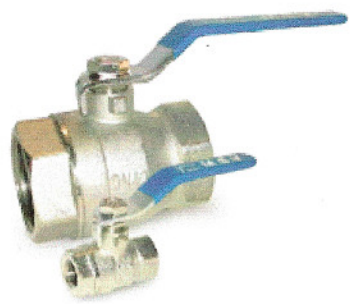

**BALL VALVES**

**MSV BRASS CHROME PLATED BALL VALVES**

**Fig MSVCP:** Brass Chrome Plated Ball Valves, Full Bore PTFE seats, Female BSP, PN25/40, Sizes 8mm to 100mm

[ONLINE ORDER FORM](#)

[Click here for a printable spec version](#)

Size	A (mm)	D (mm)	C (mm)	B (mm)
8mm	40.8	8.4	72	41
10mm	40.8	8.4	72	41
15mm	46	12	94	42
20mm	56.6	12	94	48
25mm	66.3	15	124	51
32mm	74.3	15	135	74
40mm	89.4	16.5	135	74
50mm	105.5	16.5	162	86
65mm	132	25	220	112
80mm	140.8	25	220	120
100mm	183	36	220	139

No.	Part Name
1	Body
2	End Cap
3	Ball
4	Seat Ring
5	Thrust Washer
6	Stem Packing

7	Packing
8	Packing Nut
9	Handle Nut
10	Handle

<b>Parts Name</b>	<b>Material</b>
Body	Brass
Body Cap	Brass
Stem	Brass
Ball	Brass
Seat	PTFE
O Ring	PTFE